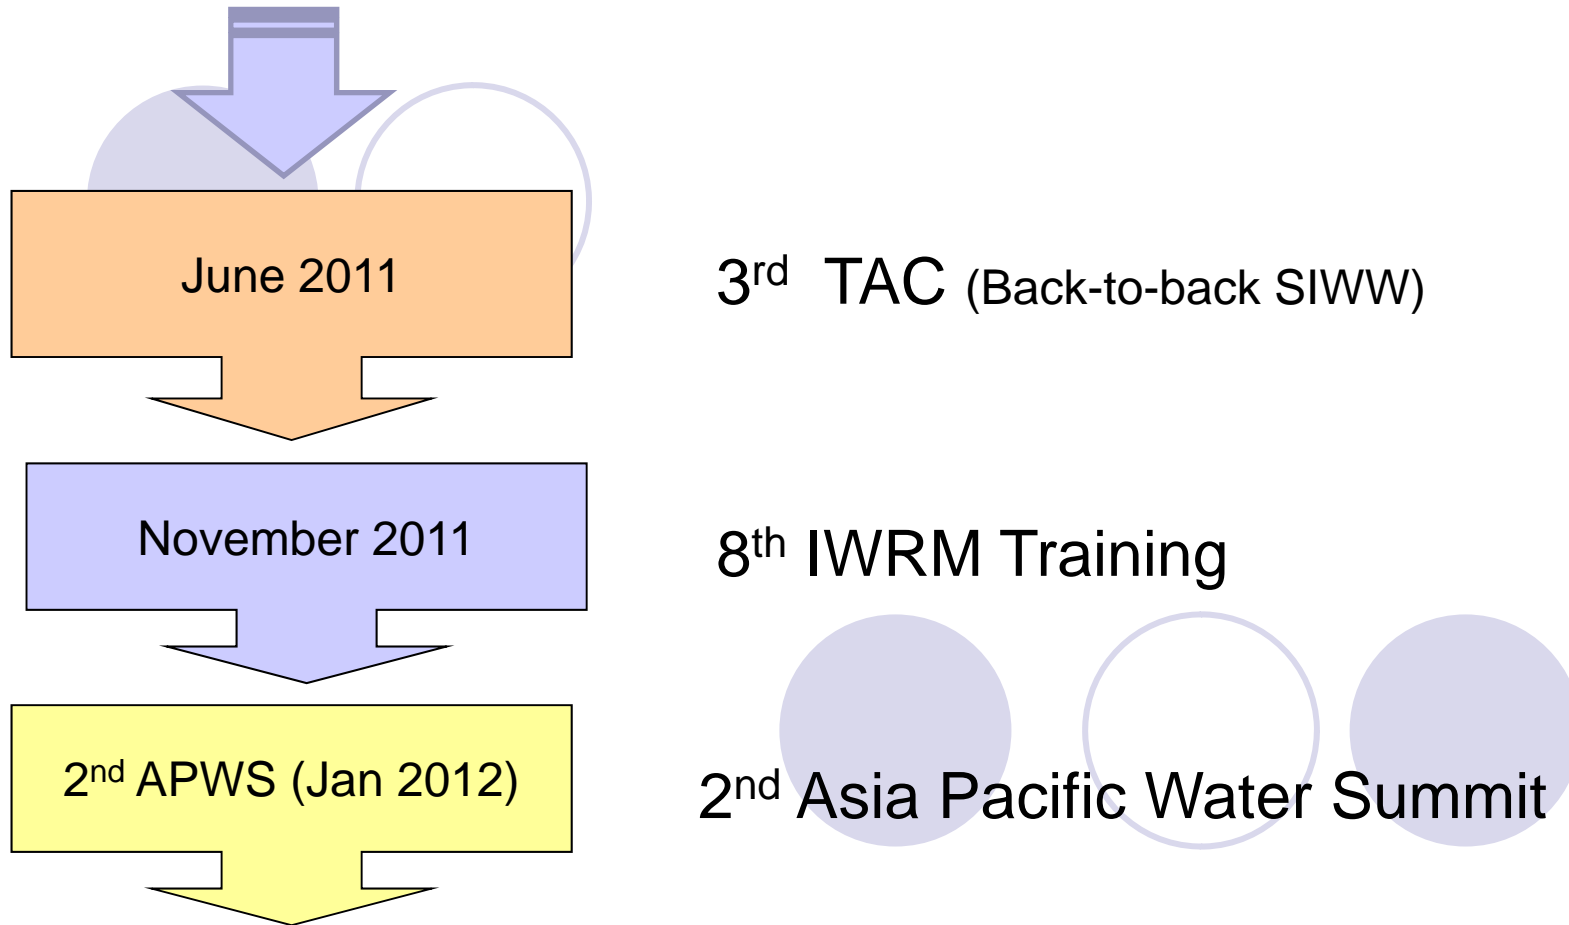

# ***Dialogue on Leadership for IWRM Process***

Date; February 2011

Venue; Tokyo and Saitama, Japan

Theme; Leadership for IWRM Process

– Key for Success in Improving Water Security at River Basins –

Target; Senior level

# Time Schedule

Some participants will also be invited to the WS.

7<sup>th</sup> Training in Japan

***Leadership for IWRM Process***

Incorporated Administrative Agency  
Japan Water Agency

Incorporated Administrative Agency  
Japan Water Agency